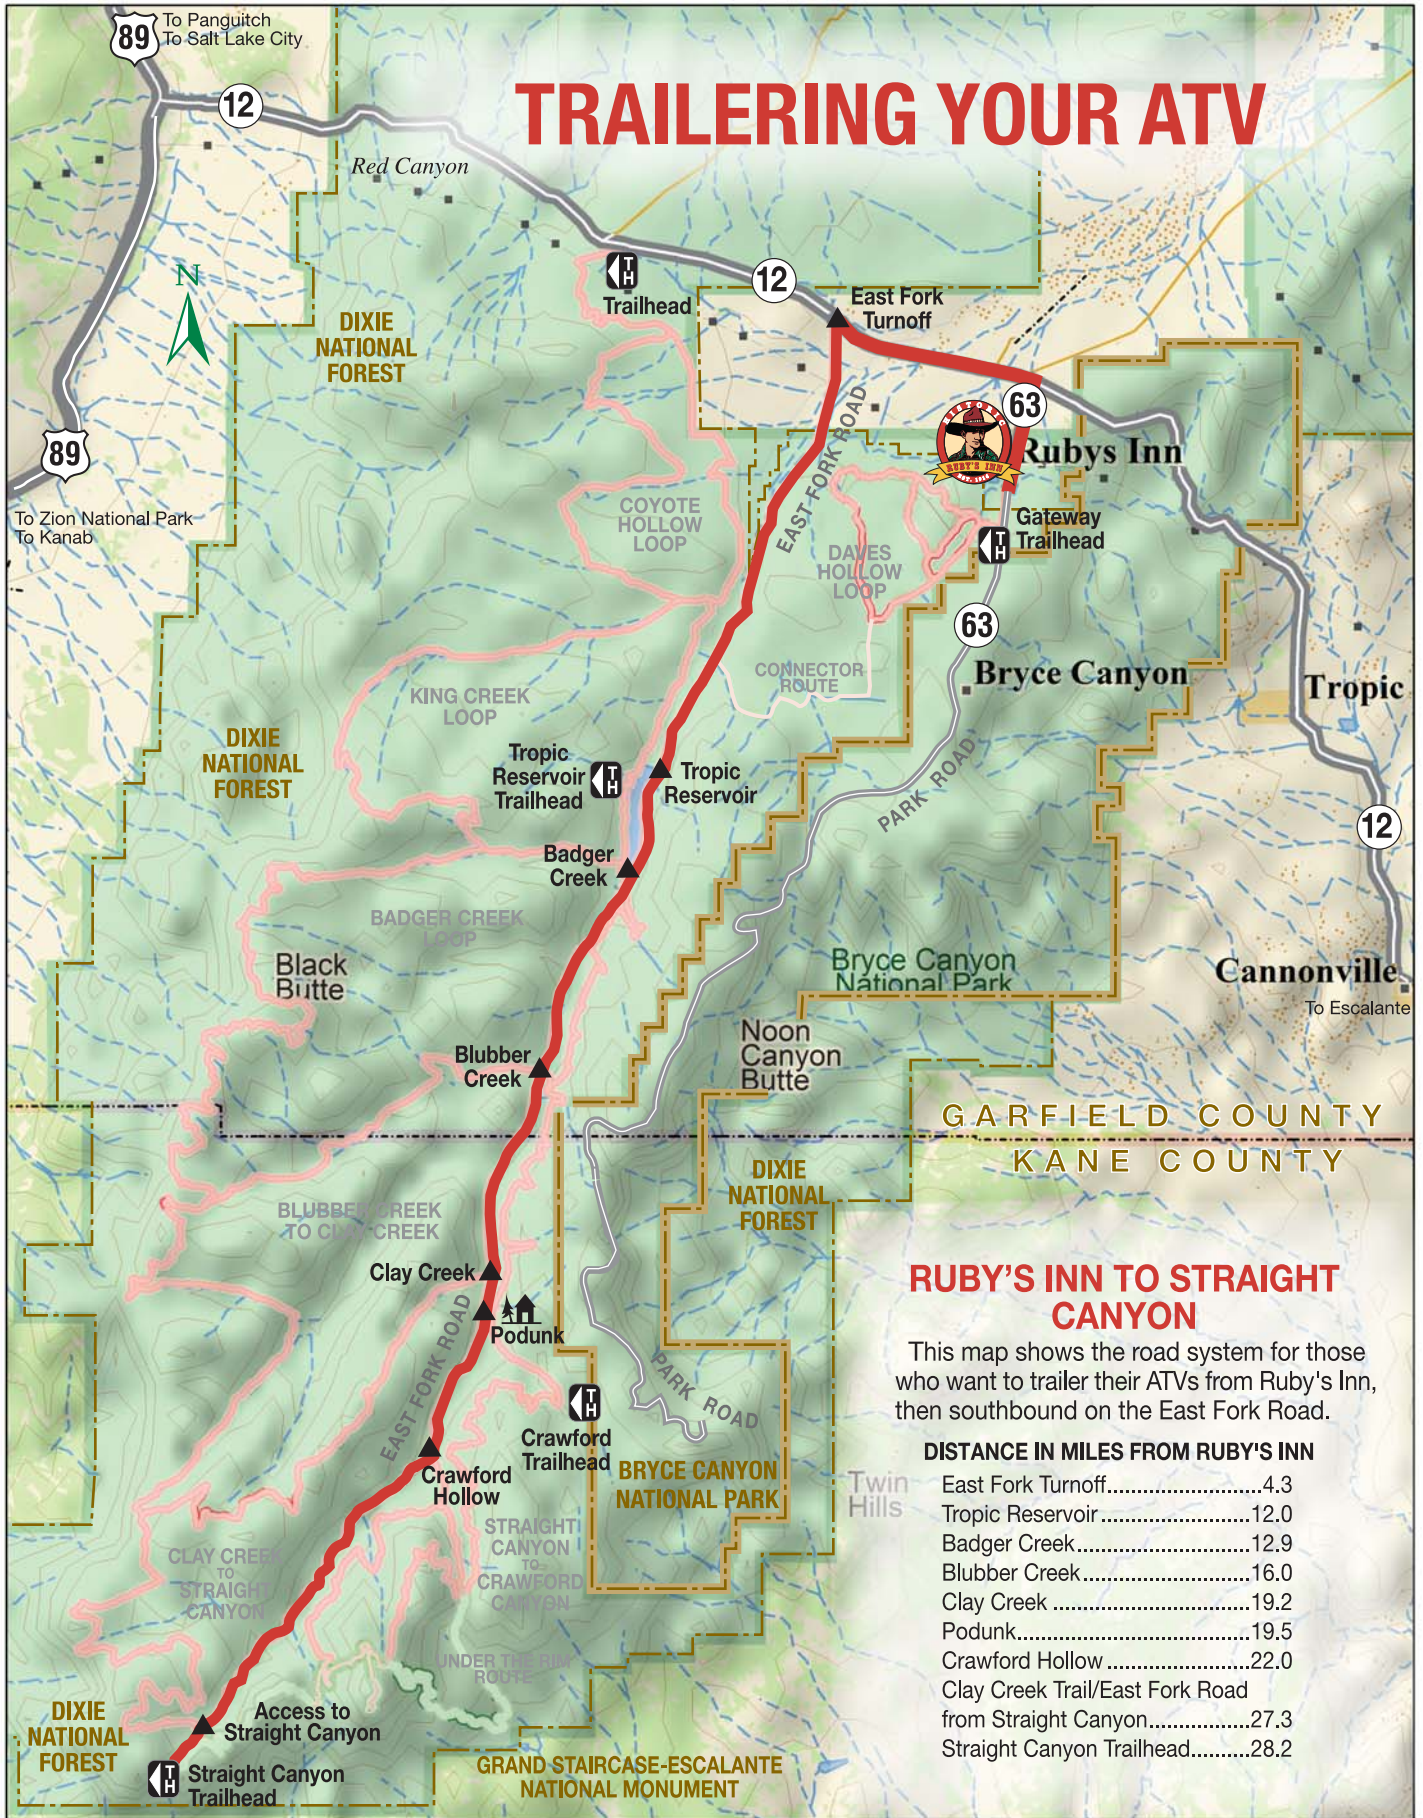

TRAILERING YOUR ATV

RUBY'S INN TO STRAIGHT CANYON

This map shows the road system for those who want to trailer their ATVs from Ruby's Inn, then southbound on the East Fork Road.

DISTANCE IN MILES FROM RUBY'S INN

East Fork Turnoff.....	4.3
Tropic Reservoir.....	12.0
Badger Creek.....	12.9
Blubber Creek.....	16.0
Clay Creek.....	19.2
Podunk.....	19.5
Crawford Hollow.....	22.0
Clay Creek Trail/East Fork Road from Straight Canyon.....	27.3
Straight Canyon Trailhead.....	28.2